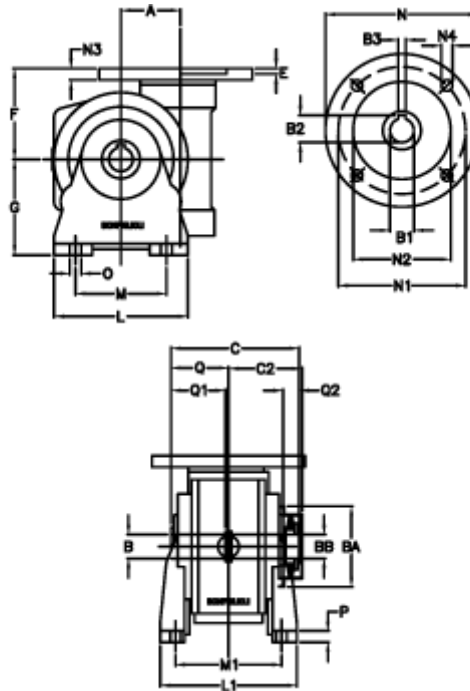

Data Sheet

Article number: 390204906032236

Description: Worm Gear with Torque Limiter
VF 49-L2-V-60 P63B5

Measures

| | | | | | | | |
|-------|---------|-------------|------------------|----|--------|----|--------|
| a | = 49.50 | C2 | = 63,5 | M1 | = 98.5 | Q | = 51.0 |
| B | = 25 | Description | = VF 49V-xx-63B5 | N | = 140 | Q1 | = 41 |
| B1 E7 | = 11 | E | = 3.0 | N1 | = 115 | Q2 | = 15 |
| B2 | = 12.8 | F | = 70 | N2 | = 95 | | |
| B3 H9 | = 4 | g | = 82 | N3 | = 10.5 | | |
| BA | = 63 | L | = 110 | N4 | = 9,5 | | |
| BB H7 | = 14 | L1 | = 124.0 | O | = 8.5 | | |
| C | = 105 | m | = 63 | P | = 12 | | |